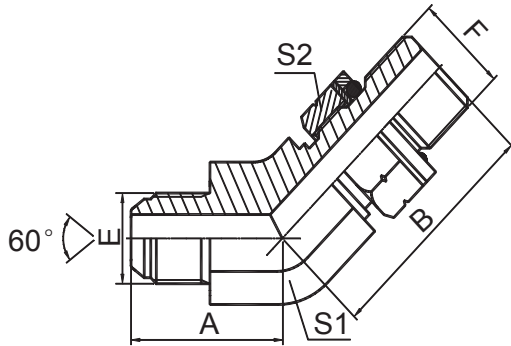

# 过渡接头 ADAPTER

## 1SG4-OG

- 45° 弯日本英管外螺纹
- 60° 外锥 / 英管外螺纹 O 形圈
- 45° ELBOW JIS GAS MALE
- 60° CONE / BSP MALE O-RING

代号 PART NO.	螺纹 THREAD		O 形圈 O-RING		尺寸 DIMENSIONS				
	E	F		F 端	A	B	S1	S2	
1SG4-02OG	G1/8"X28	G1/8"X28		O011	19				
1SG4-04OG				O111					
					44.5	47.5	41	50	
1SG4-24OG	G1.1/2"X11	G1.1/2"X11		O224	47.5	51.5	48	55	

注：F 端与 DIN 3852 油口相配。 F end is connected with DIN 3852 port.